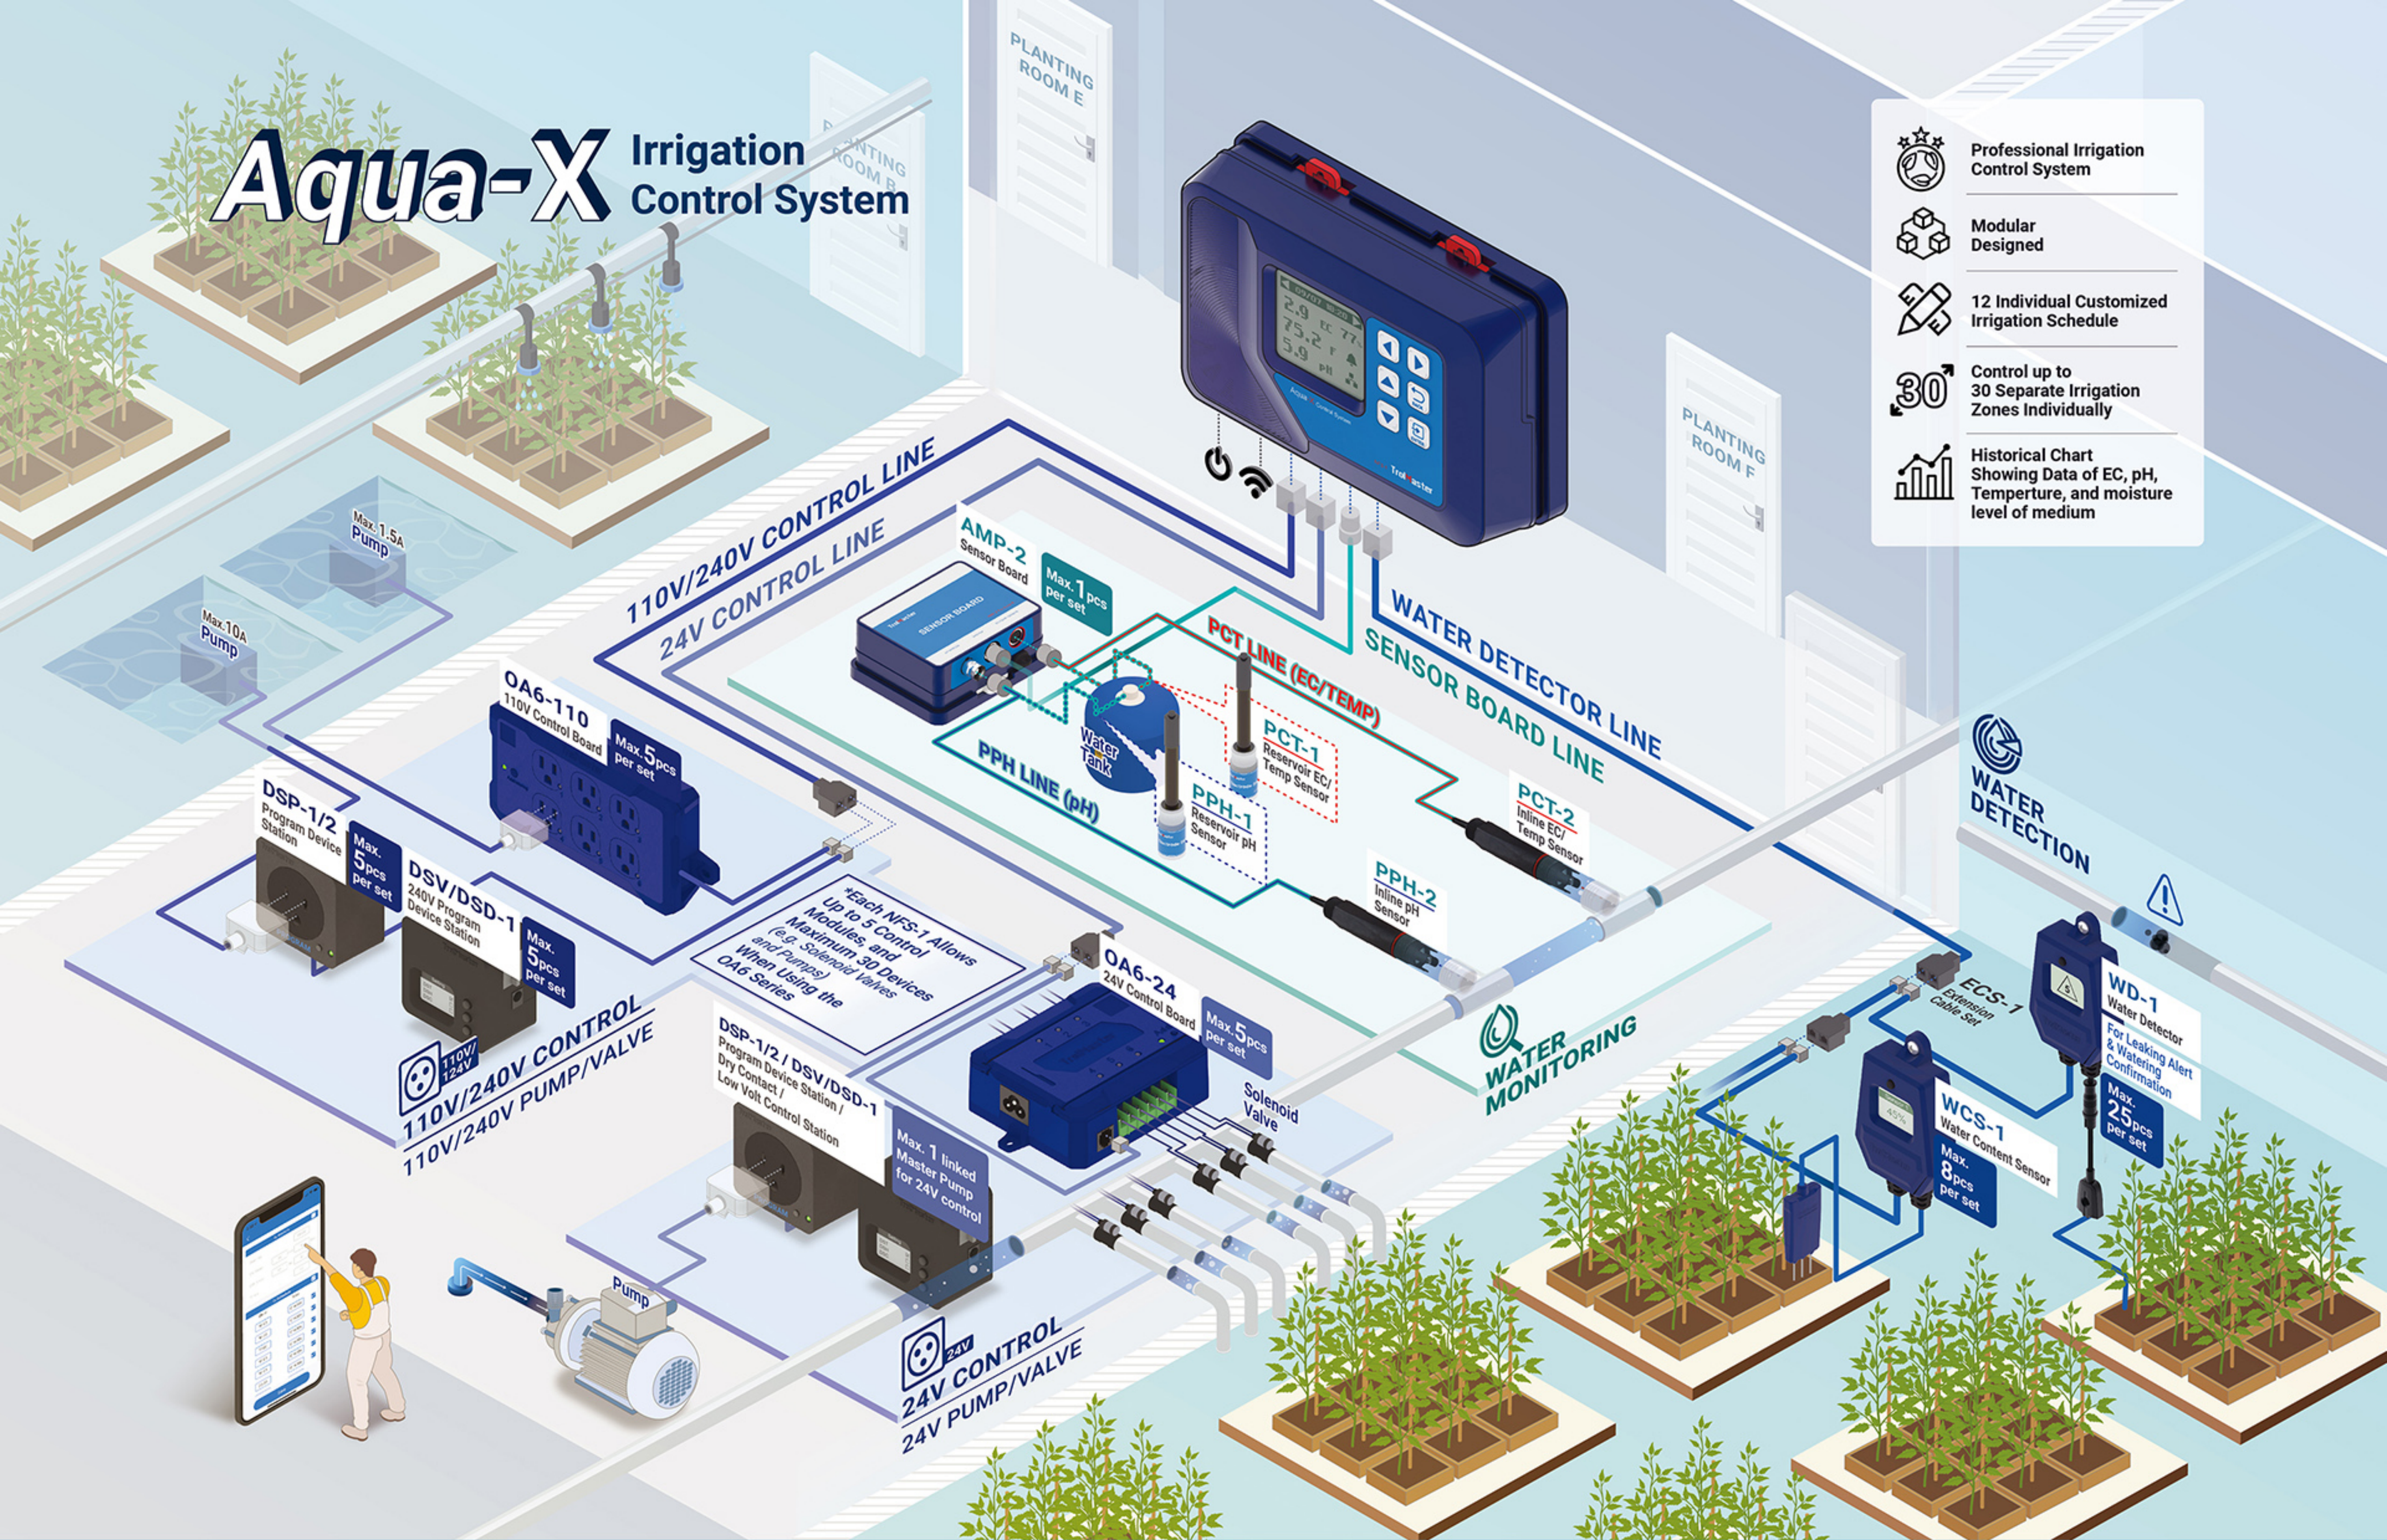

Aqua-X Irrigation Control System

- Professional Irrigation Control System
- Modular Designed
- 12 Individual Customized Irrigation Schedule
- Control up to 30 Separate Irrigation Zones Individually
- Historical Chart Showing Data of EC, pH, Temperature, and moisture level of medium

Aqua-X Irrigation Control System